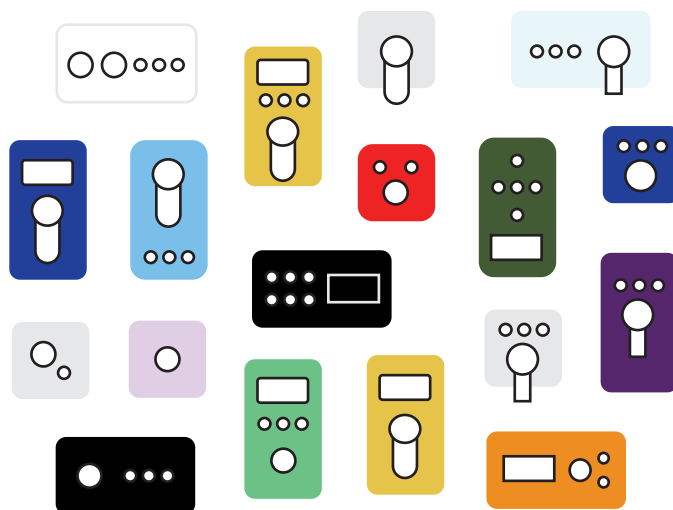

MOZAIC, Sedal's configurable Digital Shower System with which you can choose from an infinite number of combinations so you never have to give up your style and needs in record time and with a little investment.