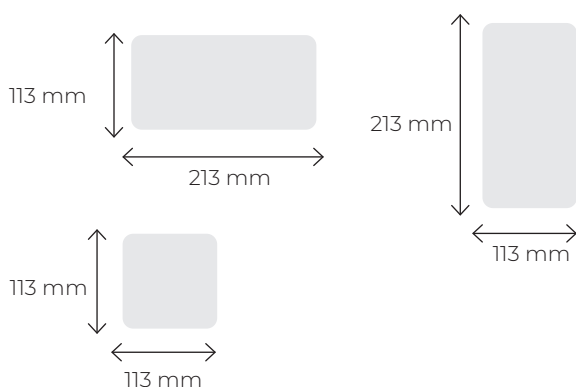

Housing Shapes