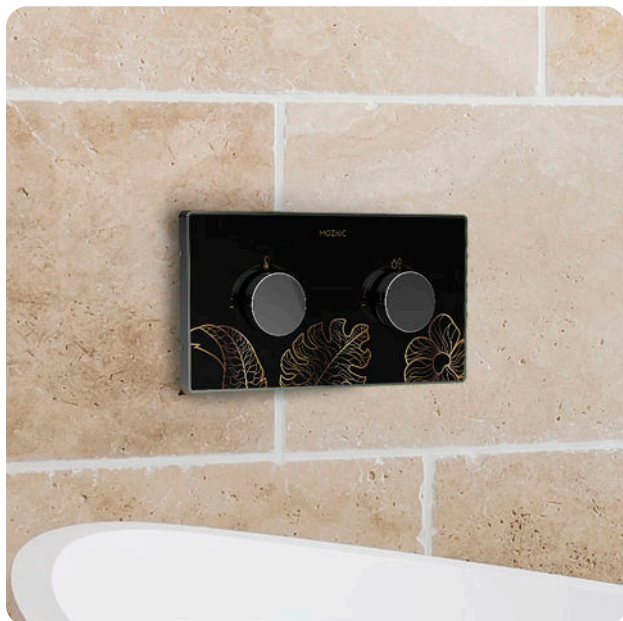

Sedal

DIGITAL SYSTEMS

MOZAIC

Semi-Custom Shower

MOZAIC

Digital Shower System by Sedal that allows manufacturers to develop an interface in record time with little investment.

Combining pre-designed components in a free canvas, it is possible to design any combination and have a customized interface for your new shower projects.

Configure your own MOZAIC

1. Choose between one of our 3 shapes of housing
2. Define the style and colour of the background
3. Select the components that you want
4. Pair it with an Electronic Water Valve
5. Certifications

Housing Shapes

Colours

Components

- 
Button
 Multi purpose capacitive button with RGB lighting. For functions like ON/ OFF, selector, confirmation...
- 
iHandle
 Classic handle interface that works with our iTOP digital cartridge with display.
- 
iTOP
 Digital cartridge that moves in a similar way than a mechanical valve converting movement to digital informations.

MOZAIC, Sedal's configurable Digital Shower System with which you can choose from an infinite number of combinations so you never have to give up your style and needs in record time and with a little investment.